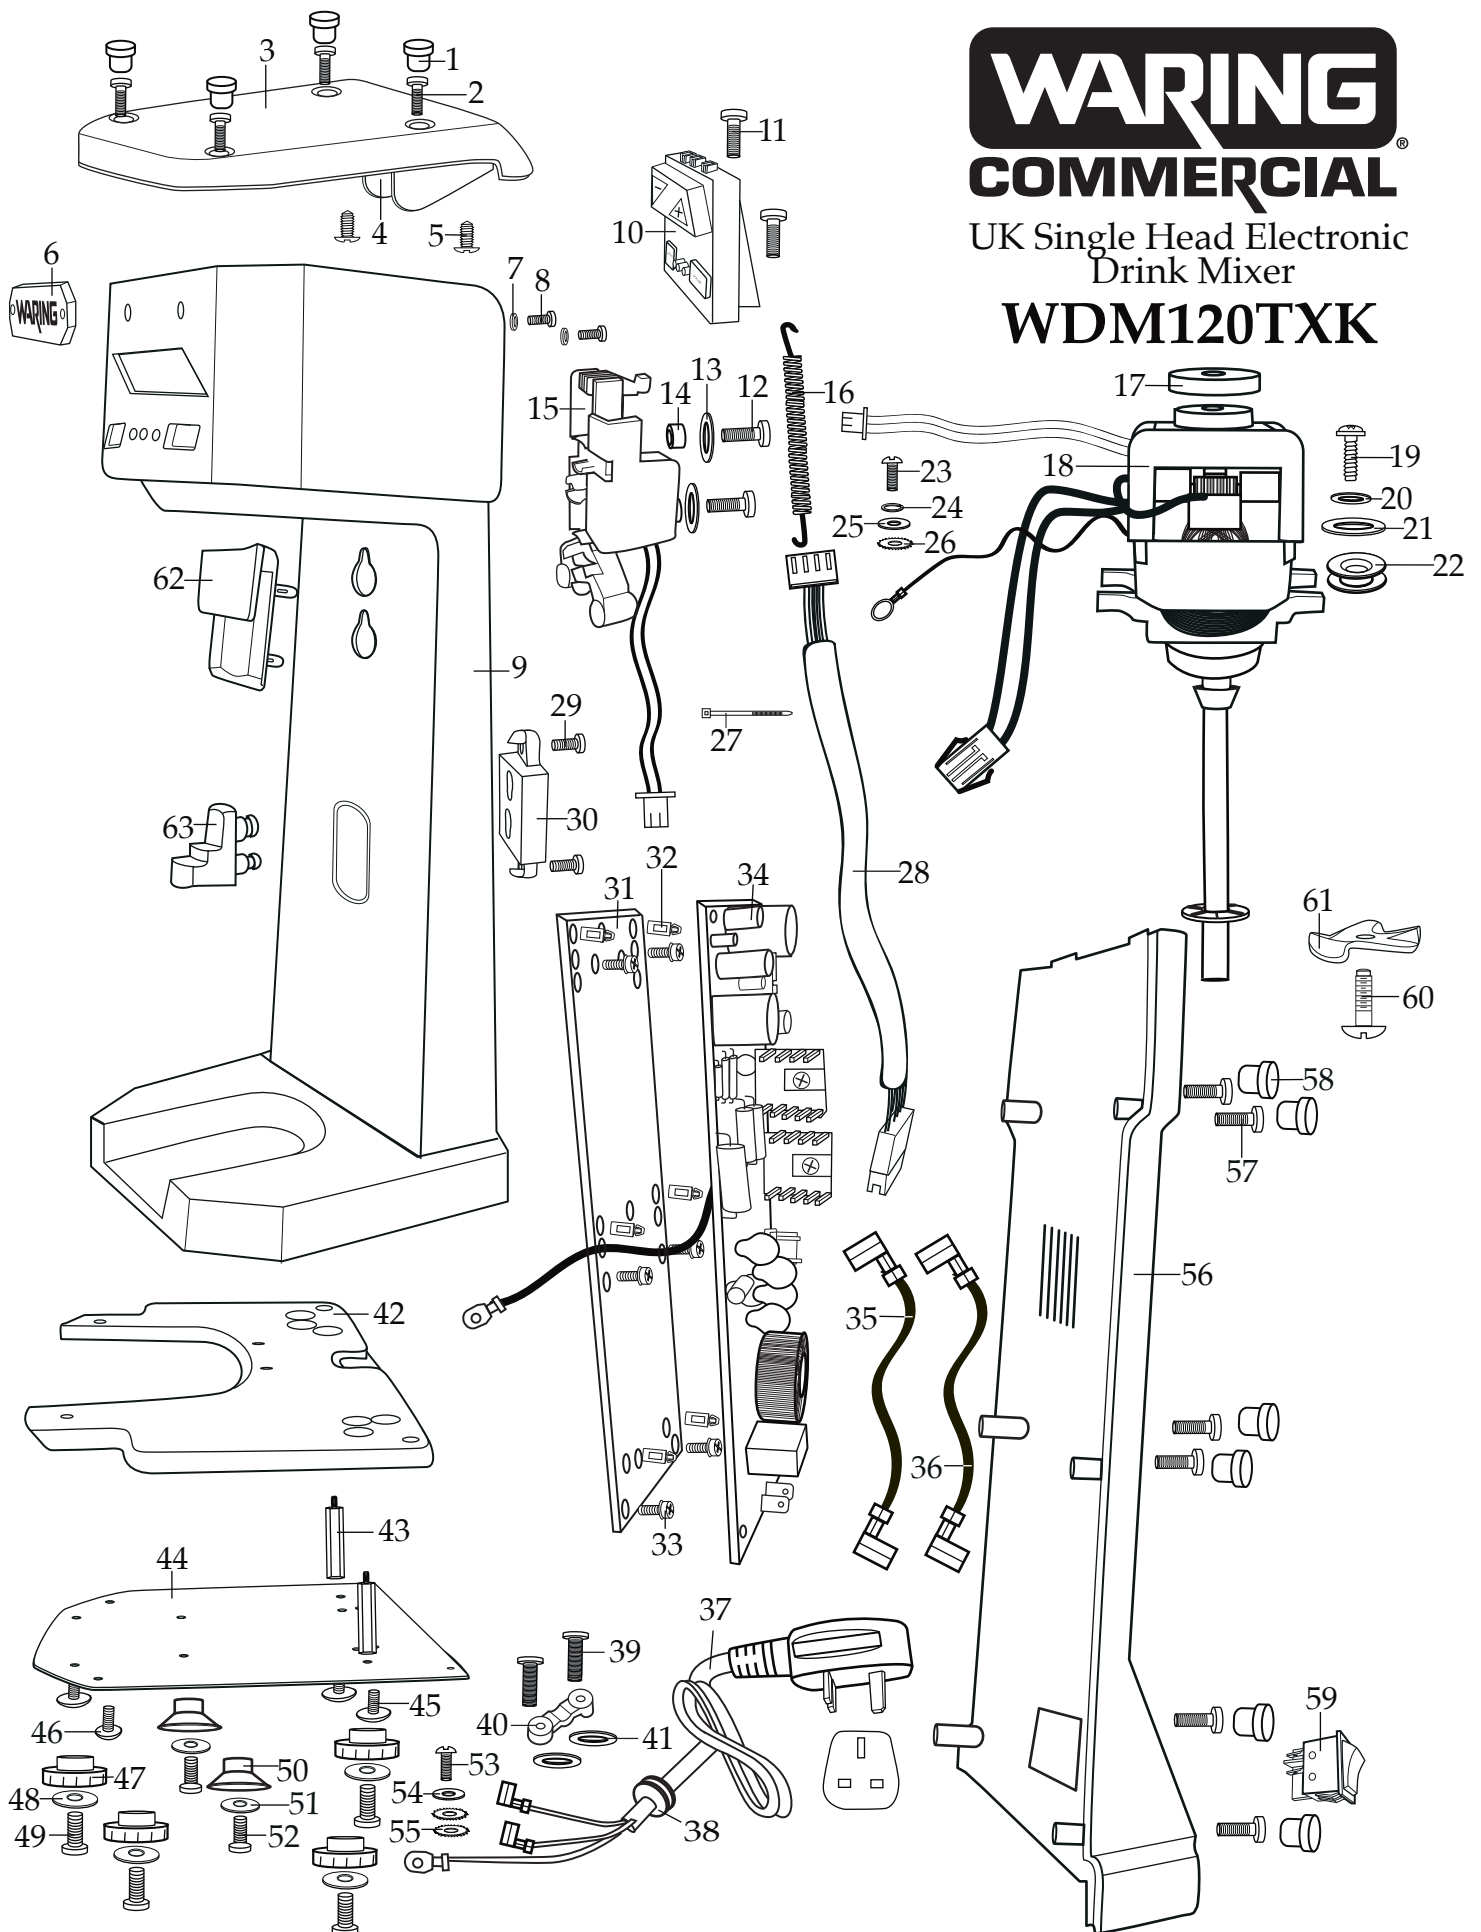

# WARING COMMERCIAL

UK Single Head Electronic  
Drink Mixer

## WDM120TXK

Illustration#	Part#	Description
1	037532	Hole Plugs (4 required)
2	033901	Screw (4 required)
3	037533 037534	Top Cover Top Cover with Air Guards
4	037126	Top Cover Air Guards
5	038641	Screw (2 required)
6	030689	Name Plate
7	030690	Washer (2 required)
8	030691	Screw (2 required)
9	037537	Housing
10	037535	Control Panel
11	030706	Screw (2 required)
12	033901	Screw (2 required)
13	030696	Washer (2 required)
14	030703	Sleeve (2 required)
15	038642	Actuator Switch
16	037539	Spring
17	030694	Top Motor Mount
18	038644	Motor
19	037548	Screw (sems 2 required)
20	030696	Washer (2 required)
21	033697	Large Washer (2 required)
22	030697	Side Motor Mounts (2 required)
23	030706	Motor Ground Screw
24	030714	Spring Washer
25	037549	Washer
26	030707	Lock Washer
27	013791	Wire Tie (3 required)
28	038643	Lead Tape
29	030706	Screw (2 required)
30	037545	Cup Support Locking Assembly
31	038645	Power Board Holder
32	033881	Press Lock Stand Offs (6 required)
33	038646	Screw (6 required)
34	038647	PCB Power Board
35	038648	8" Red Lead with Terminals
36	038649	8" Blue Lead with Terminals

Illustration#	Part#	Description
37	034543	Cord
38	031984	Strain Relief
39	038655	Cord Clamp Screw (2 required)
40	038656	Cord Clamp
41	038657	Washer (2 required)
42	038650	Weight
43	038651	Connector (2 required)
44	038652	Bottom Plate with Stabilizer
45	038653	Screw (3 required)
46	038654	Screw
47	036046	Feet (4 required)
48	038659	Washer (4 required)
49	038658	Screw (4 required)
50	030719	Suction Cup Feet (2 required)
51	038659	Washer (2 required)
52	038660	Screw (2 required)
53	030706	Cord Ground Screw
54	037549	Washer
55	030707	Lock Washer (2 required)
56	037552	Back Plate
57	030706	Screw (6 required)
58	037532	Hole Plugs (6 required)
59	038662	On/Off Switch
60	029291	Screw
61	030716	Solid Disk
62	037555	Cup Actuator
63	037556	Cup Support